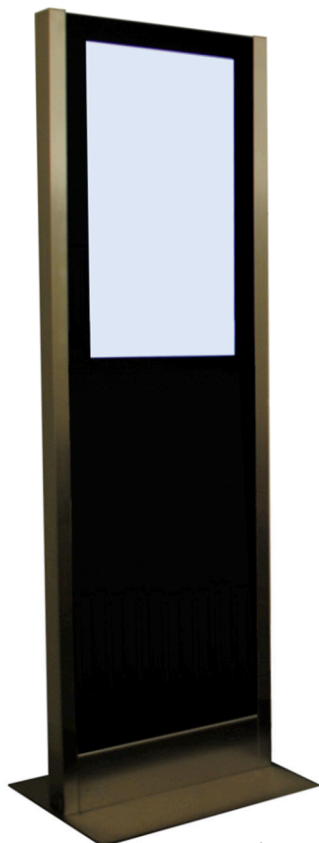

H-Type

Model 32-PG

with glass filling

multitech
digital signage solutions

optional:
base plate made of stainless steel

The H-Type is a professional information and display system for a wide range of applications.

The model 32-PG (display in portrait format with glass filling) is a freestanding device which has 2 stainless steel side supports, a 32" display board for 24/7 operation and 2 floor plates. The display is protected with tempered 6mm glass.

Description

- free standing unit with base plate
- side supports made of stainless steel
- with glass filling
- passive ventilation
- protection over the display by tempered glass
- display housing made of metal in RAL color black

Dimension

- height 200.8cm
- width 61.5cm
- depth 10.0cm

Diagonal 32"

Light intensity 450cd/m2

Resolution FullHD 1920 x 1020

Connection HDMI

Weight approx. 50kg

Temp. range 0° - +45°C